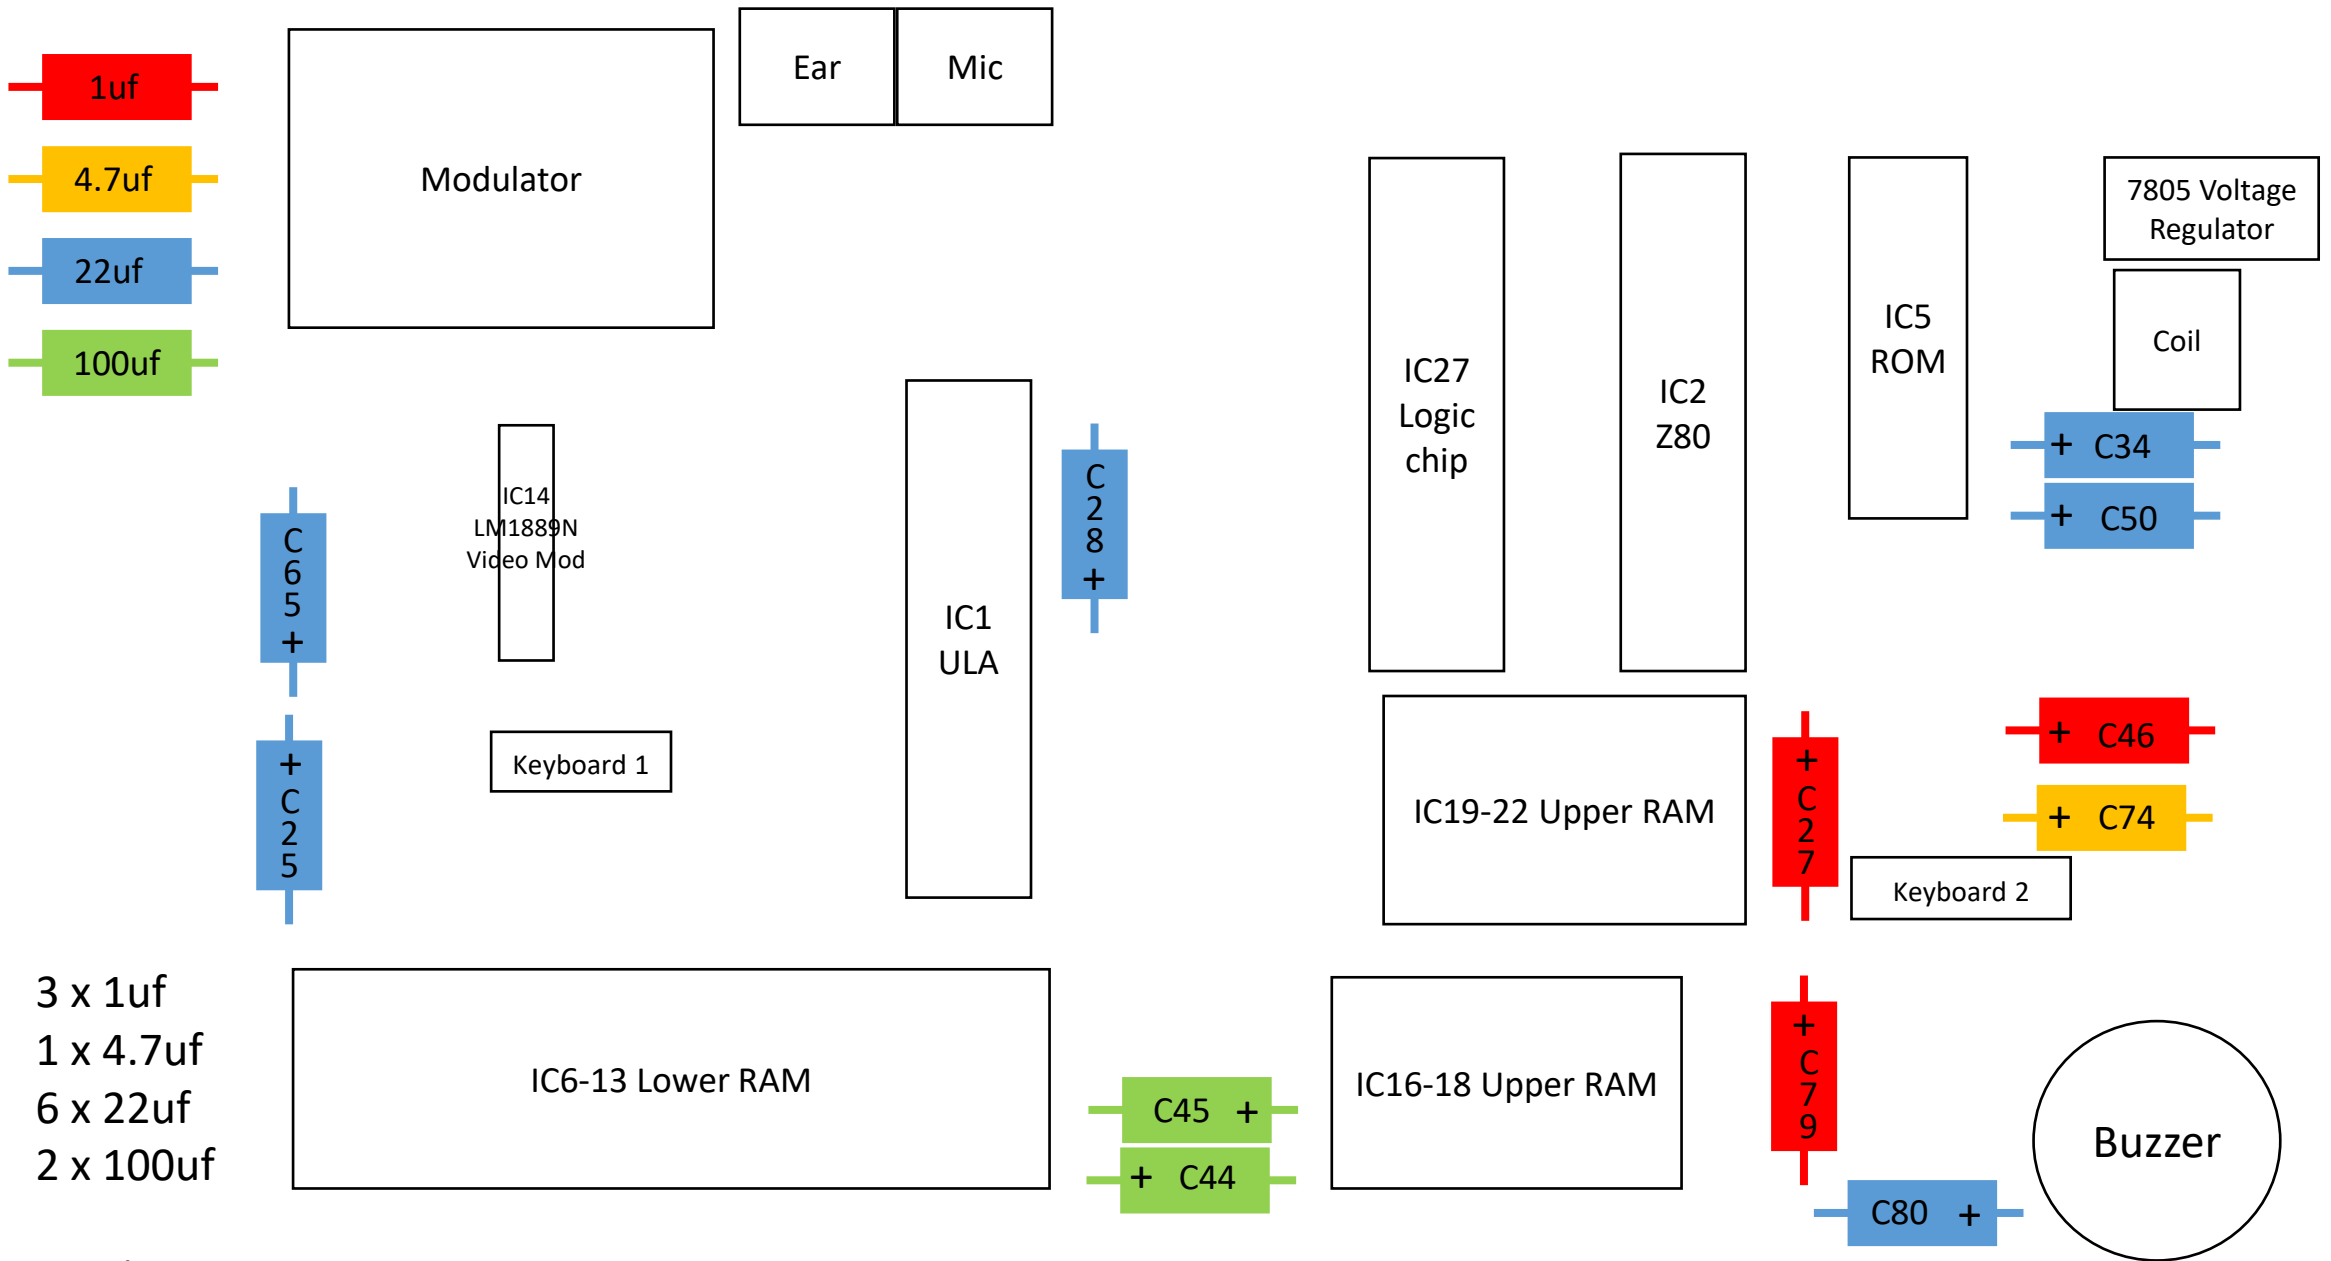

16/48K Issue 2

2 x 1uf
 1 x 4.7uf
 6 x 22uf
 2 x 100uf

16/48K Issue 4A

16/48K Issue 4B

16/48K Issue 4S

3 x 1uf
 1 x 4.7uf
 6 x 22uf
 2 x 100uf

16/48K Issue 6A

- 3 x 1uf
- 1 x 4.7uf
- 4 x 22uf
- 3 x 100uf
- 3 x 47uf

128K 'Toastrack' UK Model