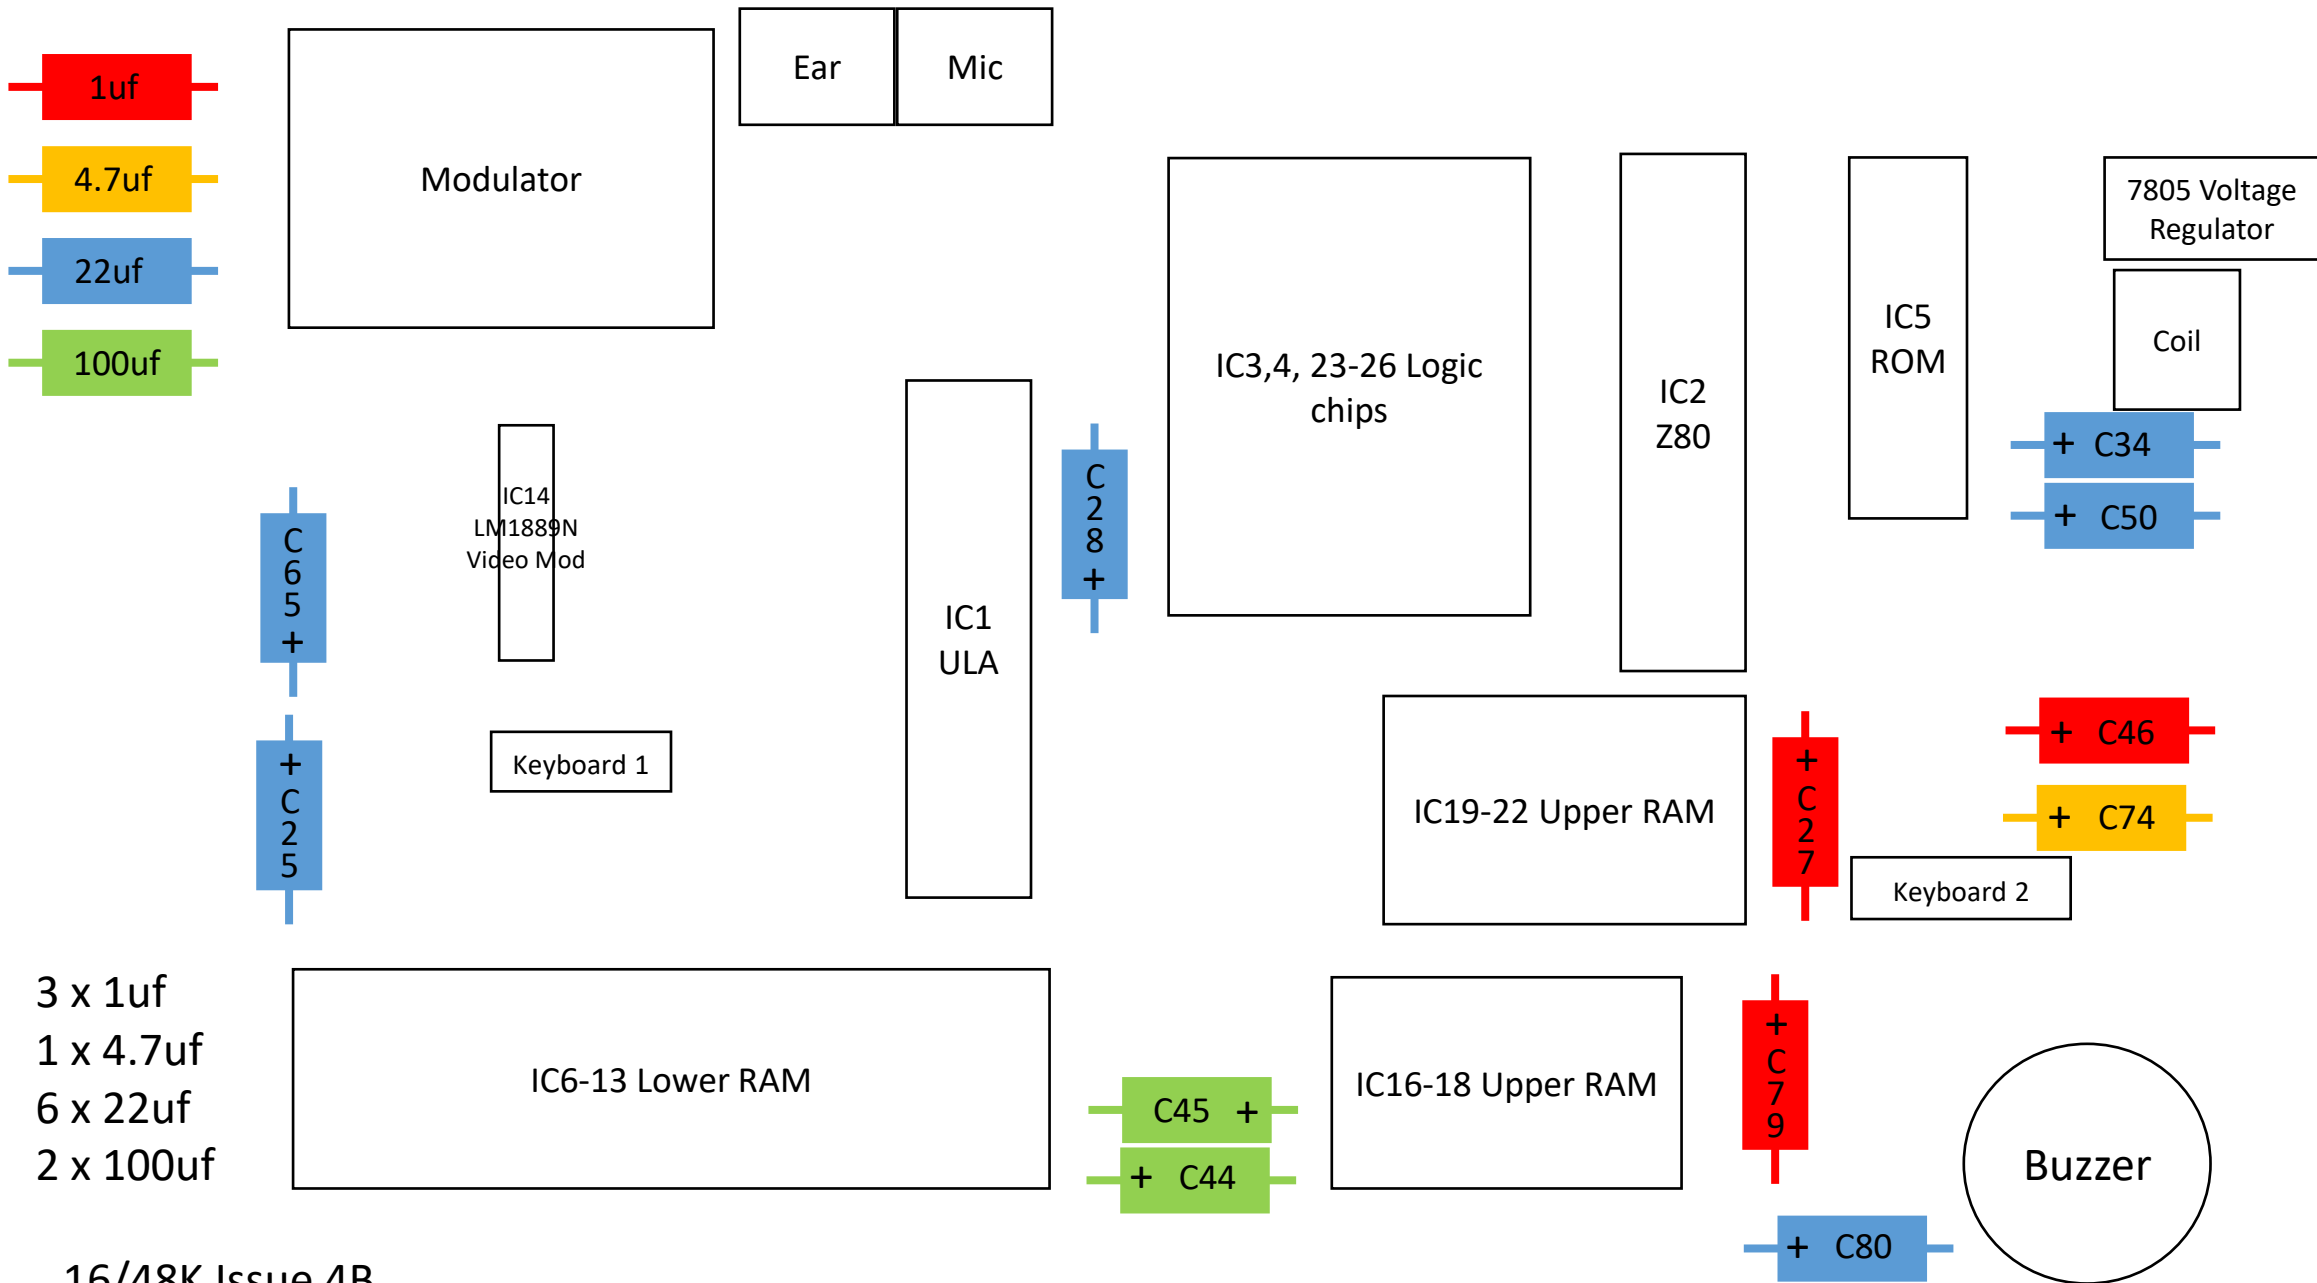

16/48K Issue 2

2 x 1uf
 1 x 4.7uf
 6 x 22uf
 2 x 100uf

16/48K Issue 4A

16/48K Issue 4B

16/48K Issue 4S

3 x 1uf
 1 x 4.7uf
 6 x 22uf
 2 x 100uf

16/48K Issue 6A

- 3 x 1uf
- 1 x 4.7uf
- 4 x 22uf
- 3 x 100uf
- 3 x 47uf

128K 'Toastrack' UK Model