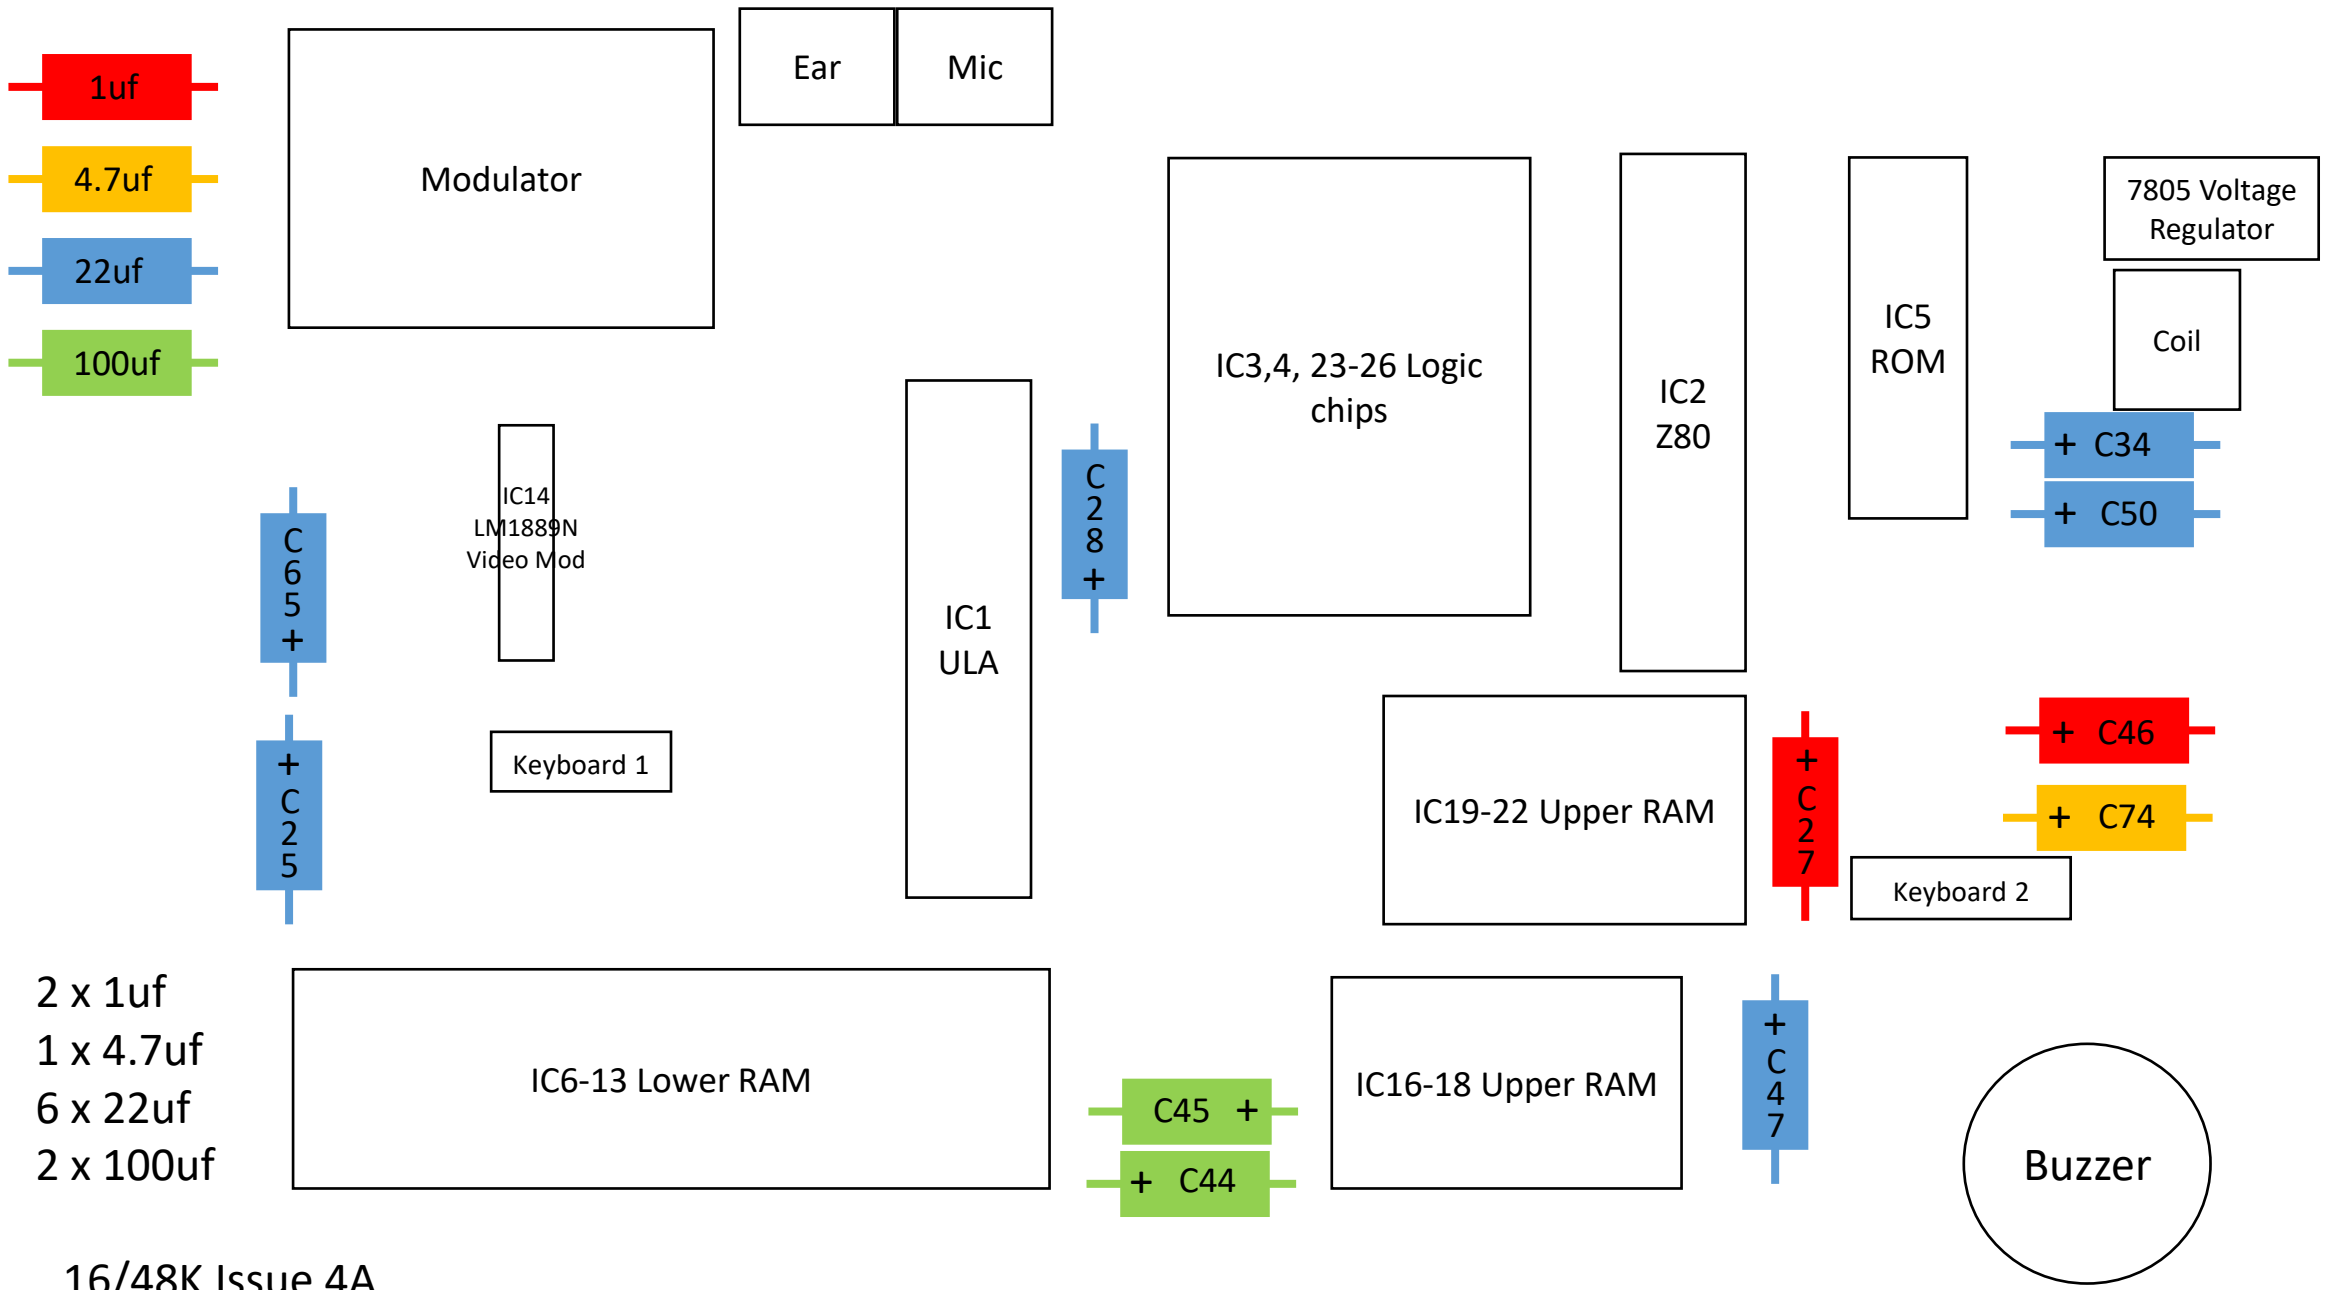

16/48K Issue 2

2 x 1uf
 1 x 4.7uf
 6 x 22uf
 2 x 100uf

16/48K Issue 4A

16/48K Issue 4B

16/48K Issue 4S

3 x 1uf
 1 x 4.7uf
 6 x 22uf
 2 x 100uf

16/48K Issue 6A

- 3 x 1uf
- 1 x 4.7uf
- 4 x 22uf
- 3 x 100uf
- 3 x 47uf

128K 'Toastrack' UK Model