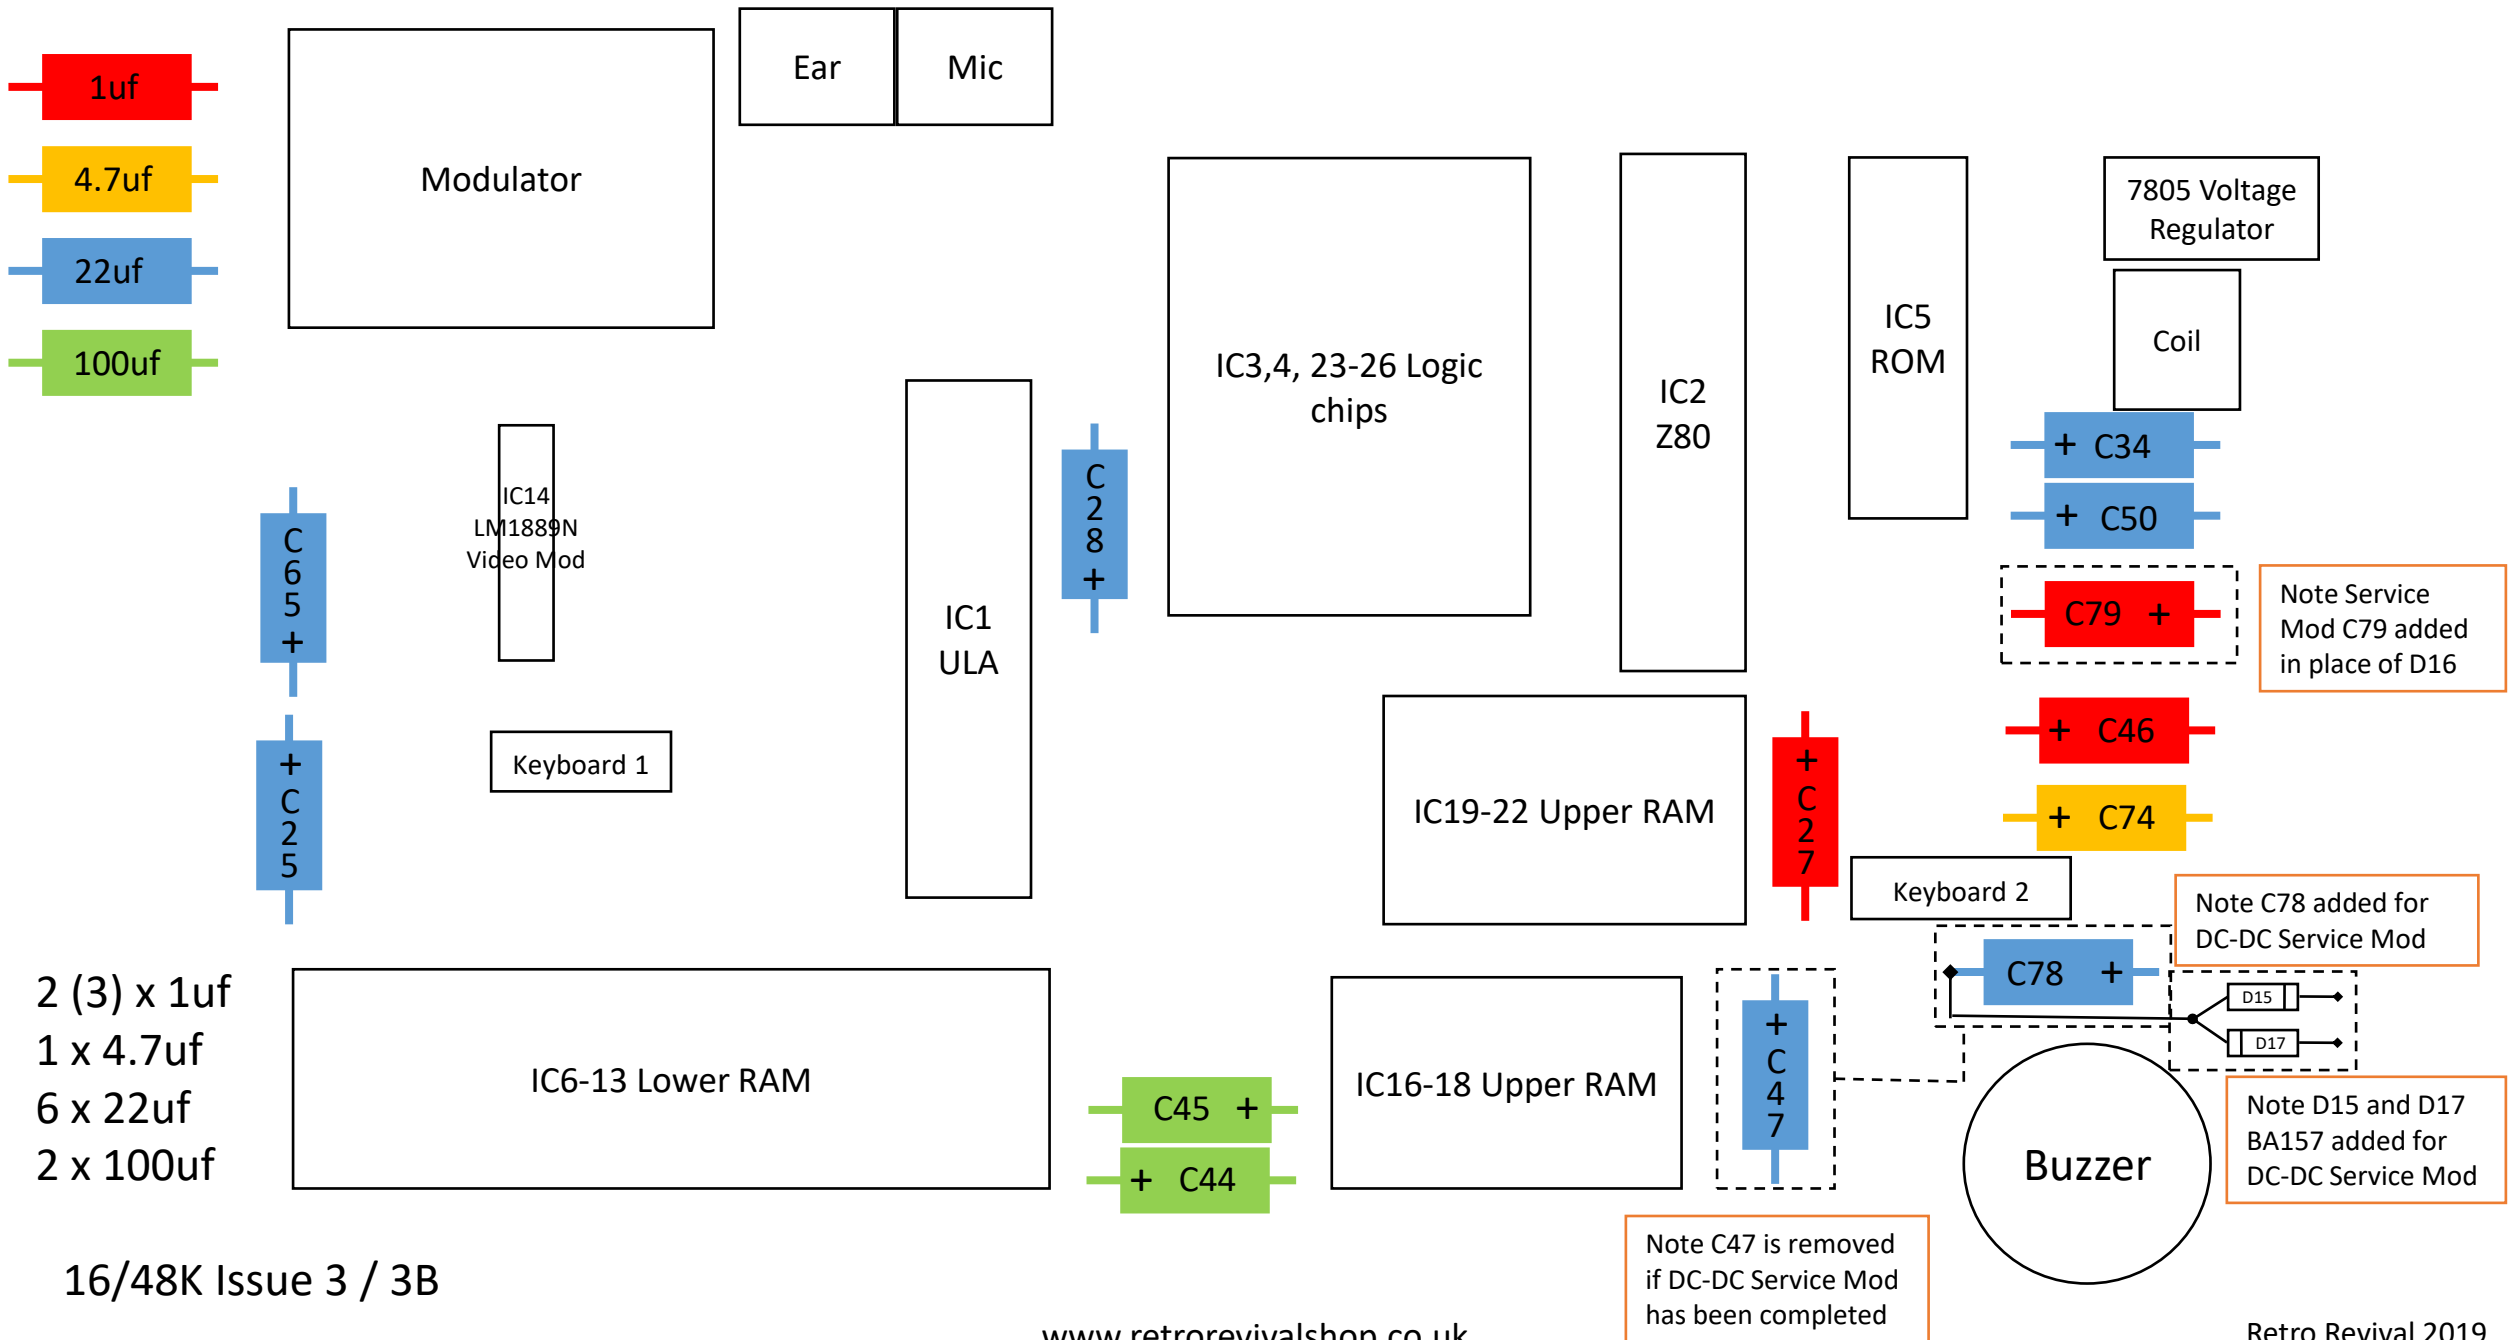

16/48K Issue 2

2 x 1uf
 1 x 4.7uf
 6 x 22uf
 2 x 100uf

16/48K Issue 4A

16/48K Issue 4B

16/48K Issue 4S

3 x 1uf
 1 x 4.7uf
 6 x 22uf
 2 x 100uf

16/48K Issue 6A

- 3 x 1uf
- 1 x 4.7uf
- 4 x 22uf
- 3 x 100uf
- 3 x 47uf

128K 'Toastrack' UK Model