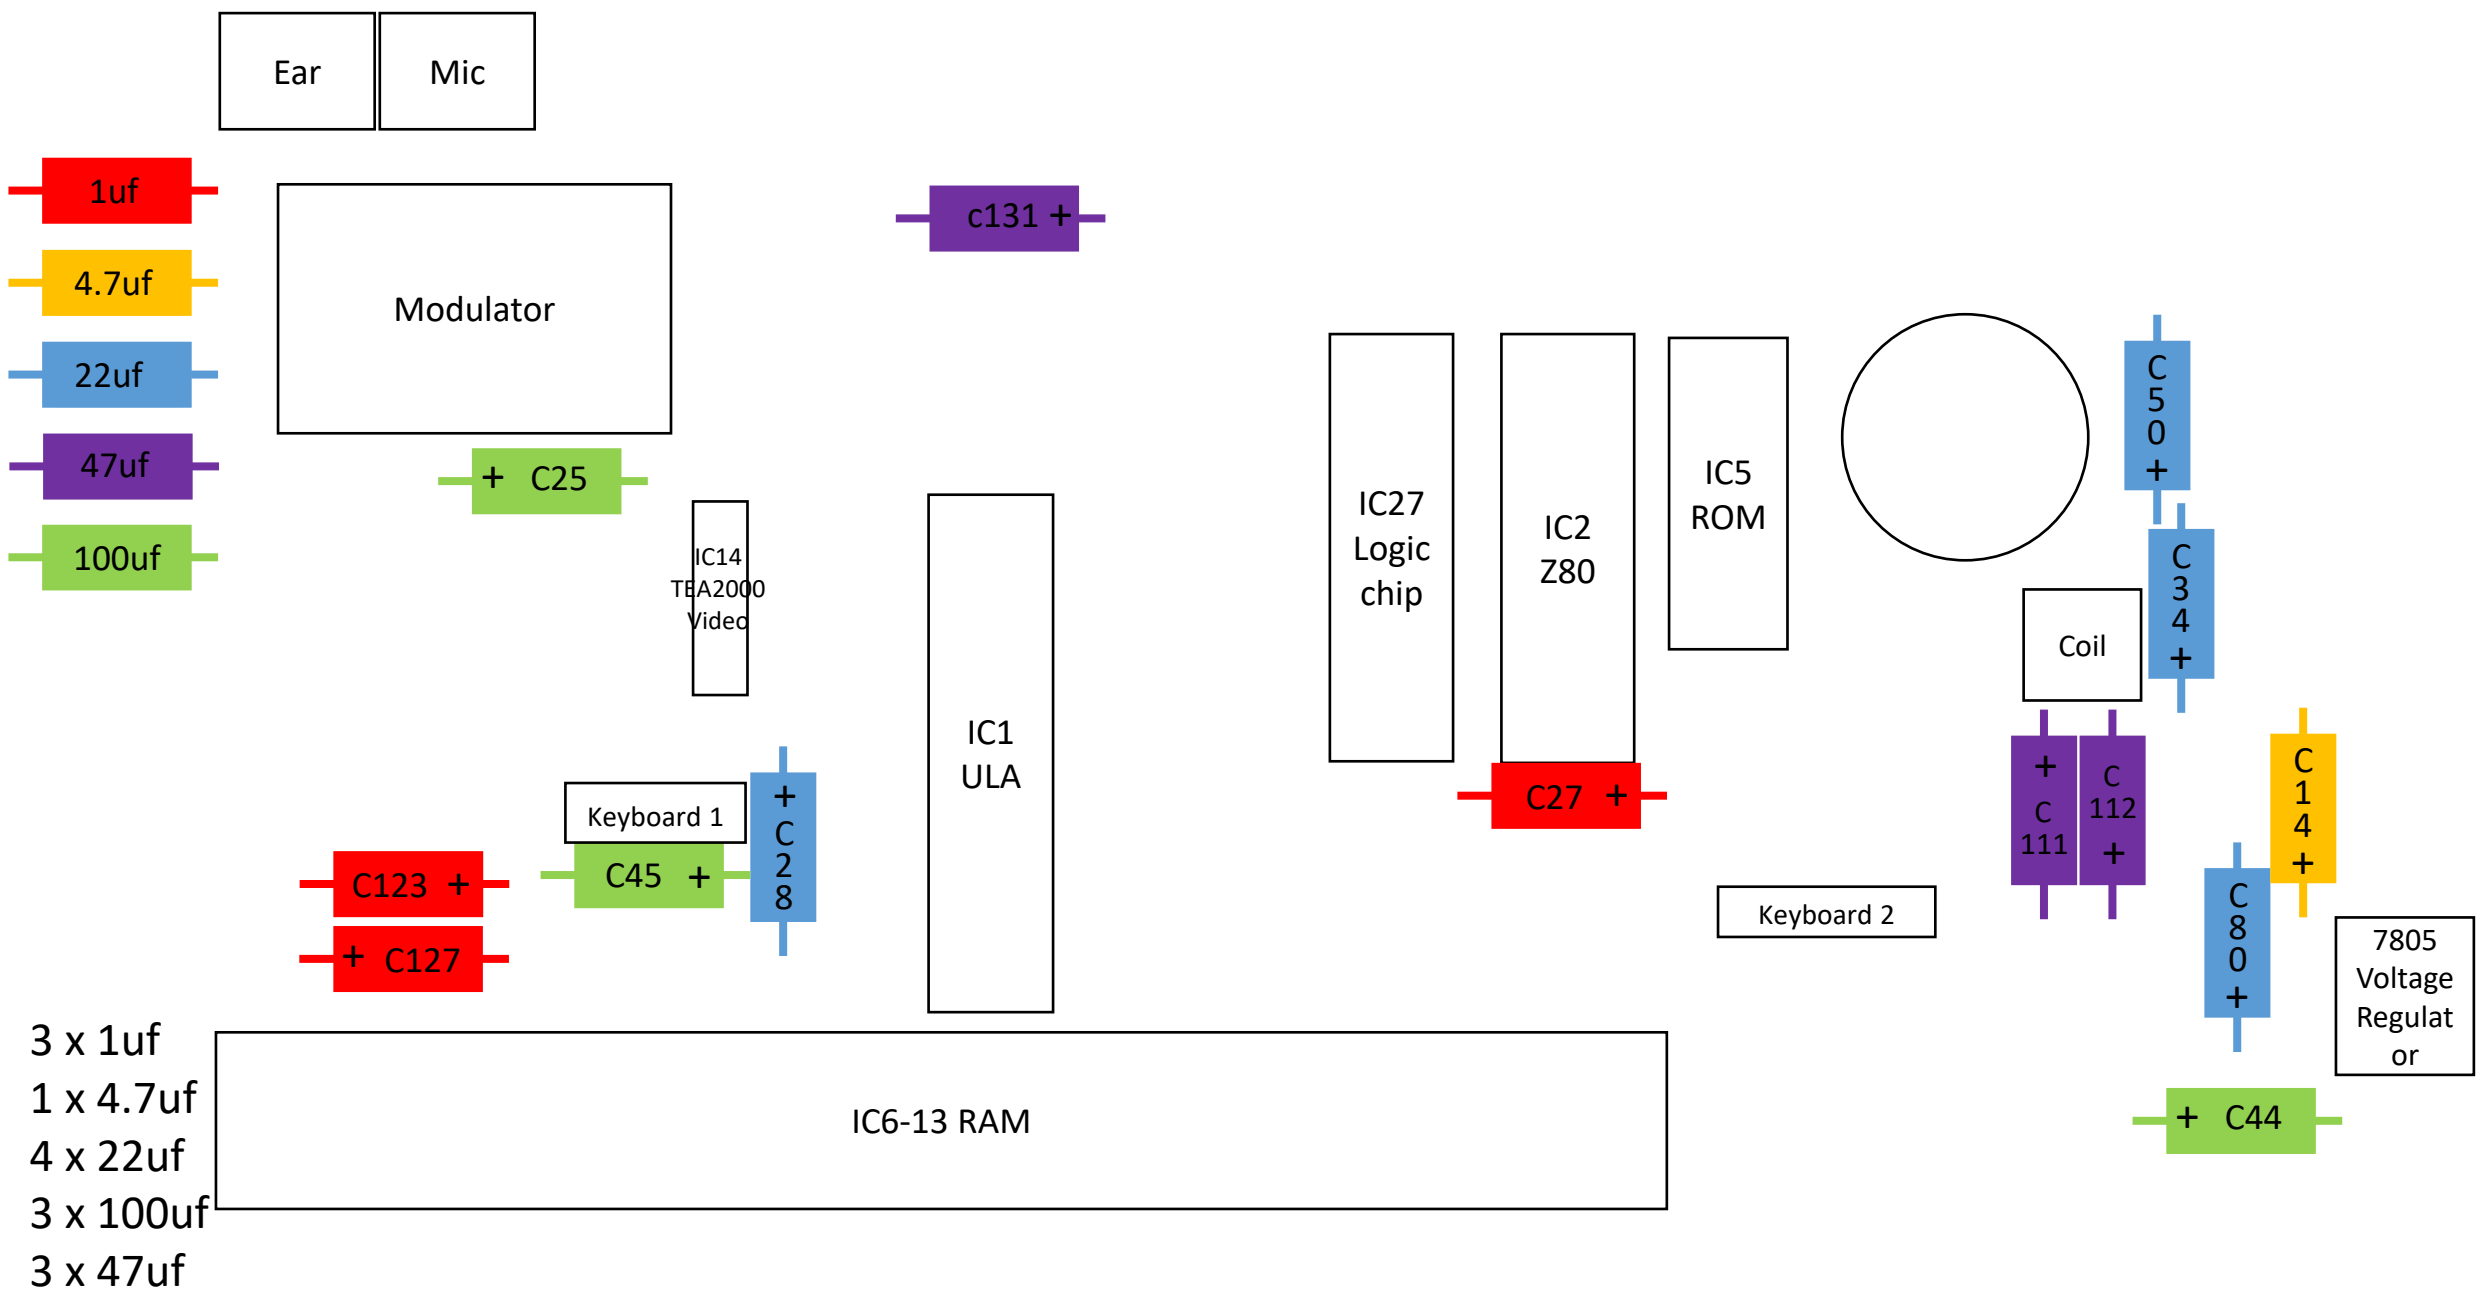

16/48K Issue 2

2 x 1uf
 1 x 4.7uf
 6 x 22uf
 2 x 100uf

16/48K Issue 4A

16/48K Issue 4B

16/48K Issue 4S

3 x 1uf
 1 x 4.7uf
 6 x 22uf
 2 x 100uf

16/48K Issue 6A

- 3 x 1uf
- 1 x 4.7uf
- 4 x 22uf
- 3 x 100uf
- 3 x 47uf

128K 'Toastrack' UK Model