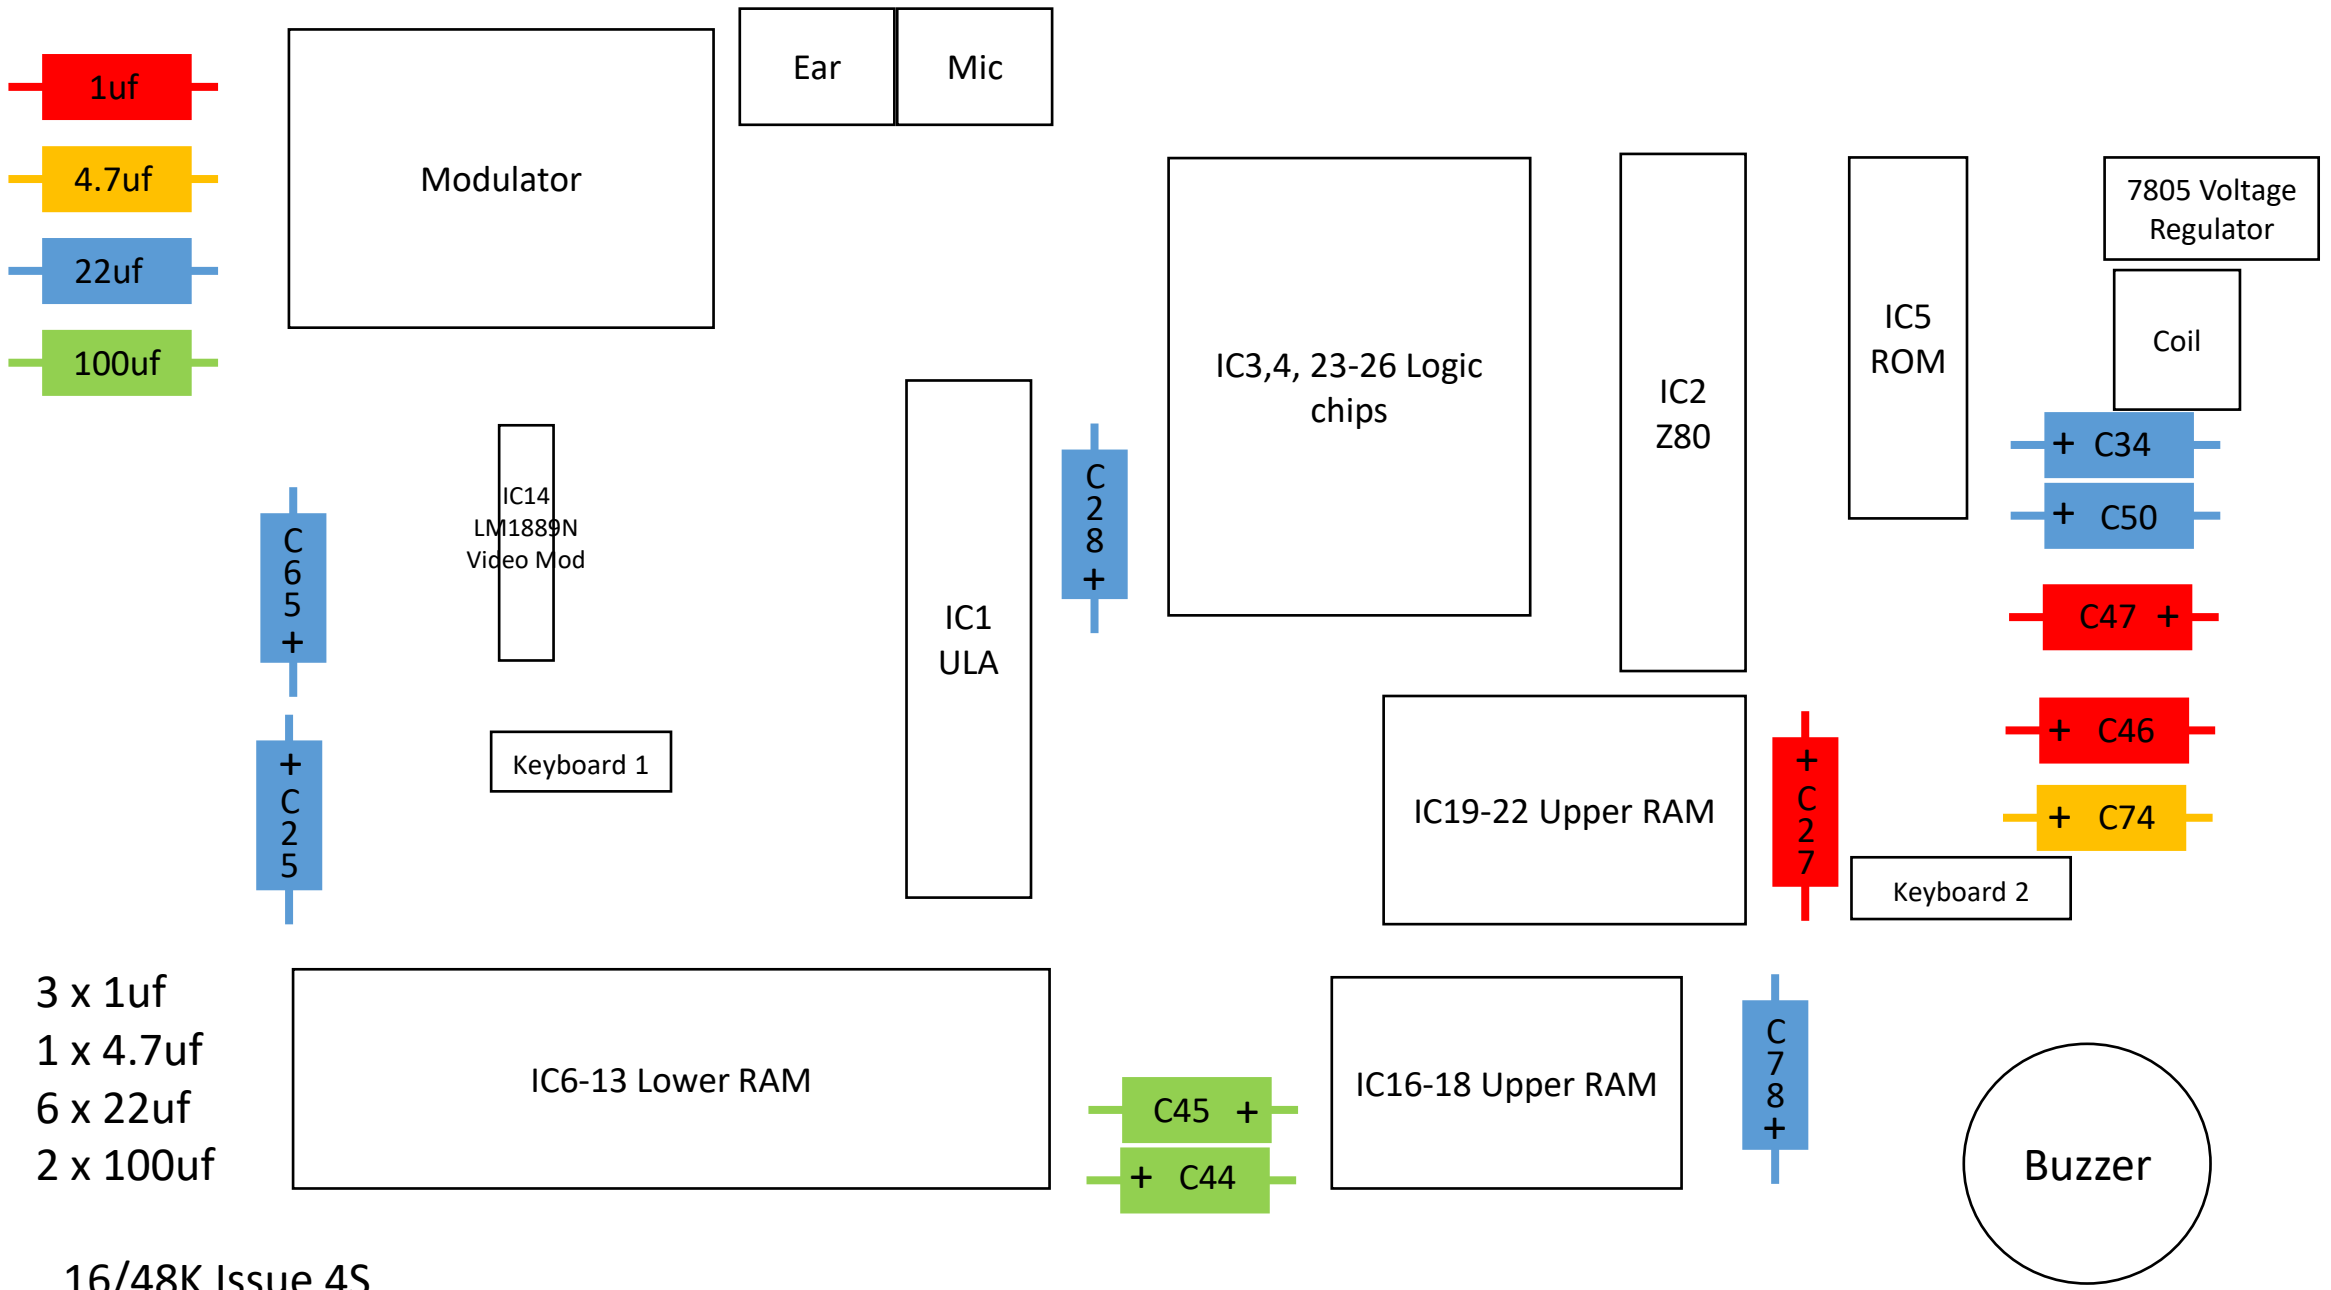

16/48K Issue 2

2 x 1uf
 1 x 4.7uf
 6 x 22uf
 2 x 100uf

16/48K Issue 4A

16/48K Issue 4B

16/48K Issue 4S

3 x 1uf
 1 x 4.7uf
 6 x 22uf
 2 x 100uf

16/48K Issue 6A

- 3 x 1uf
- 1 x 4.7uf
- 4 x 22uf
- 3 x 100uf
- 3 x 47uf

128K 'Toastrack' UK Model